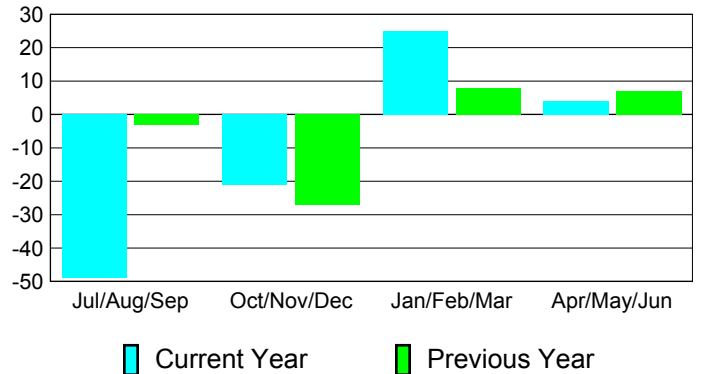

Gender Comparison 2010-2011

Jul/Aug/Sep

Oct/Nov/Dec

Jan/Feb/Mar

Apr/May/June

Male

Female