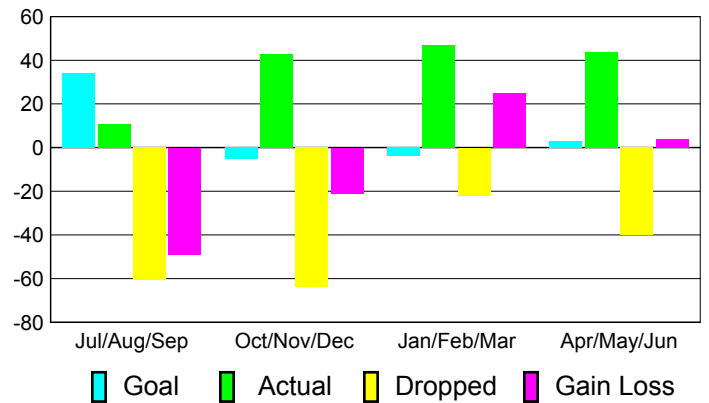

### YTD Status Quo Clubs 2010-2011

Status Quo Clubs Compared to Status Quo Members

## MEMBERSHIP

**Membership Results  
2010-2011**

**Membership  
2009-2010**

Month	Net Memb Goal	Actual New Memb	Actual Dropped Memb	Gain/Loss of Memb	Gain/Loss of Memb
Jul/Aug/Sep	34	11	-60	-49	-3
Oct/Nov/Dec	-5	43	-64	-21	-27
Jan/Feb/Mar	-4	47	-22	25	8
Apr/May/June	3	44	-40	4	7
<b>Totals</b>	<b>28</b>	<b>145</b>	<b>-186</b>	<b>-41</b>	<b>-15</b>

### Membership Results 2010-2011

Goal, New, Dropped, Gain/Loss

### Comparison of Membership Gain/Loss

Current Year Compared to the Previous Year